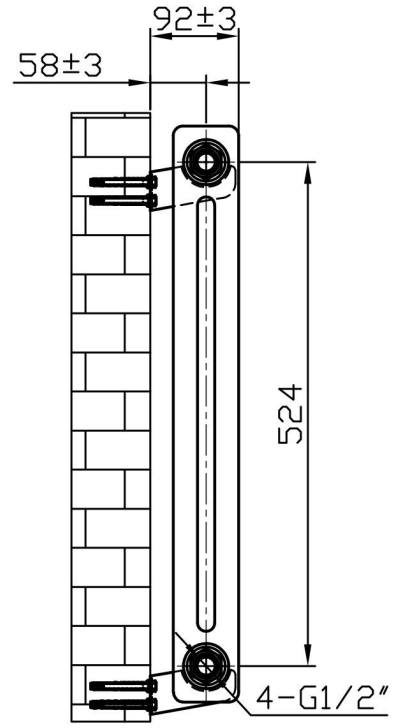

Imperia 2 Column Horizontal 600 x 1460mm. Painted

Technical Drawing

Unit: mm

Eastbrook 

Eastbrook Road, Gloucester GL4 3DB
 Technical Helpline : 01452 317890
 Mon - Fri / 8am - 5pm
 Email : technical@eastbrookco.com