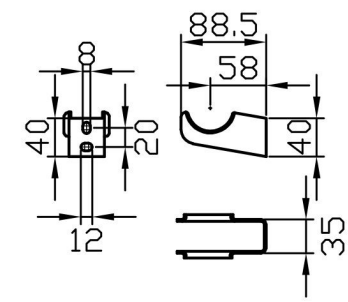

Imperia 2 Column Horizontal 600 x 1460mm. Painted

Technical Drawing

Unit: mm

Eastbrook 

Eastbrook Road, Gloucester GL4 3DB
 Technical Helpline : 01452 317890
 Mon - Fri / 8am - 5pm
 Email : technical@eastbrookco.com