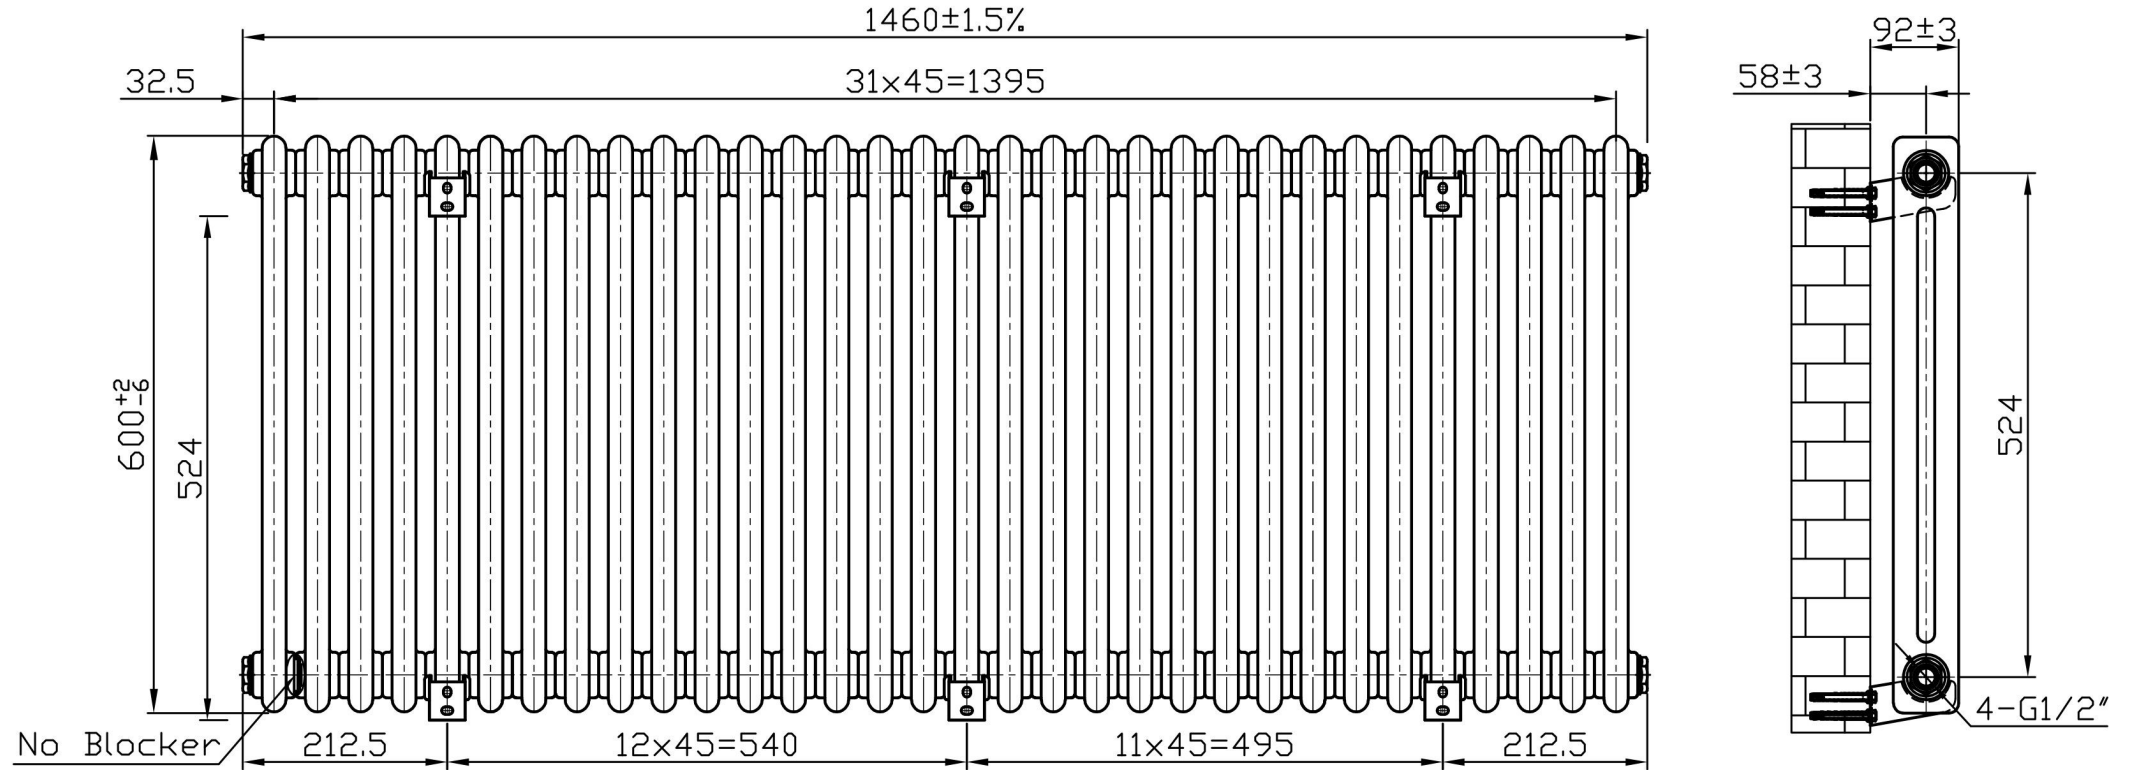

Imperia 2 Column Horizontal 600 x 1460mm. Painted

Technical Drawing

Unit: mm

Eastbrook 

Eastbrook Road, Gloucester GL4 3DB
 Technical Helpline : 01452 317890
 Mon - Fri / 8am - 5pm
 Email : technical@eastbrookco.com